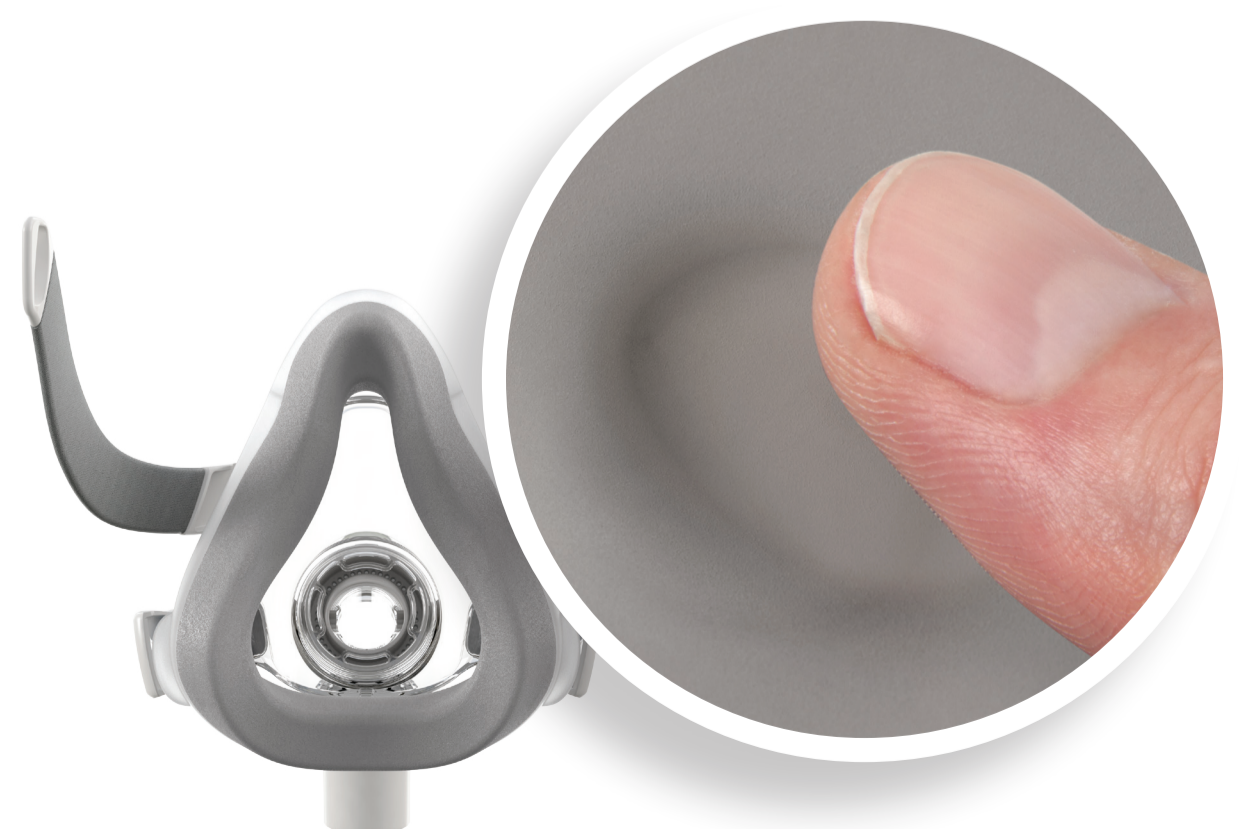

**AirTouch™** F20  
Full face mask

# Changing the face of comfort

Featuring a ResMed UltraSoft™ memory foam cushion that provides a uniquely comfortable and personalised fit, the AirTouch F20 is a mask we're confident will help you get the good night's sleep you deserve.